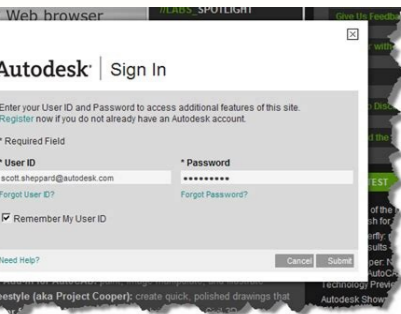

Sign In

Don't have an Autodesk account? [Signing up is easy](#)

forgot?

☐ Keep me signed in

Have a company account?
Use your enterprise account instead.

Is autodesk free for students. Is autodesk autocad free for students. Is autodesk revit free for students. 1. <https://education.autodesk.com/login-student>. Autodesk student price. <https://education.autodesk.com/login-student> <http://education.autodesk.com/login-student>. [Http://education.autodesk.com/login-student](http://education.autodesk.com/login-student). [Education.autodesk.com student-login](http://education.autodesk.com/login-student).